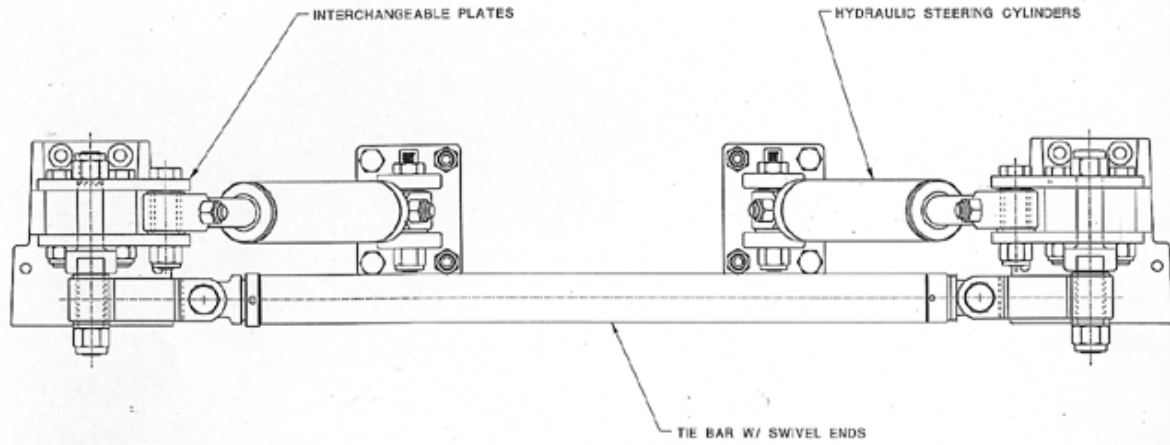

# STEERING SYSTEM FOR TWIN BRAVO DRIVES (FRONT VIEW)

TWIN DRIVE / INSIDE MOUNT W/ 360° SWIVEL TIE BAR

Zeiger Industries  
4704 Wickland Ave. S.E.  
Canton, OH 44707  
Phone (930)484-4433 / Fax (930)484-0267