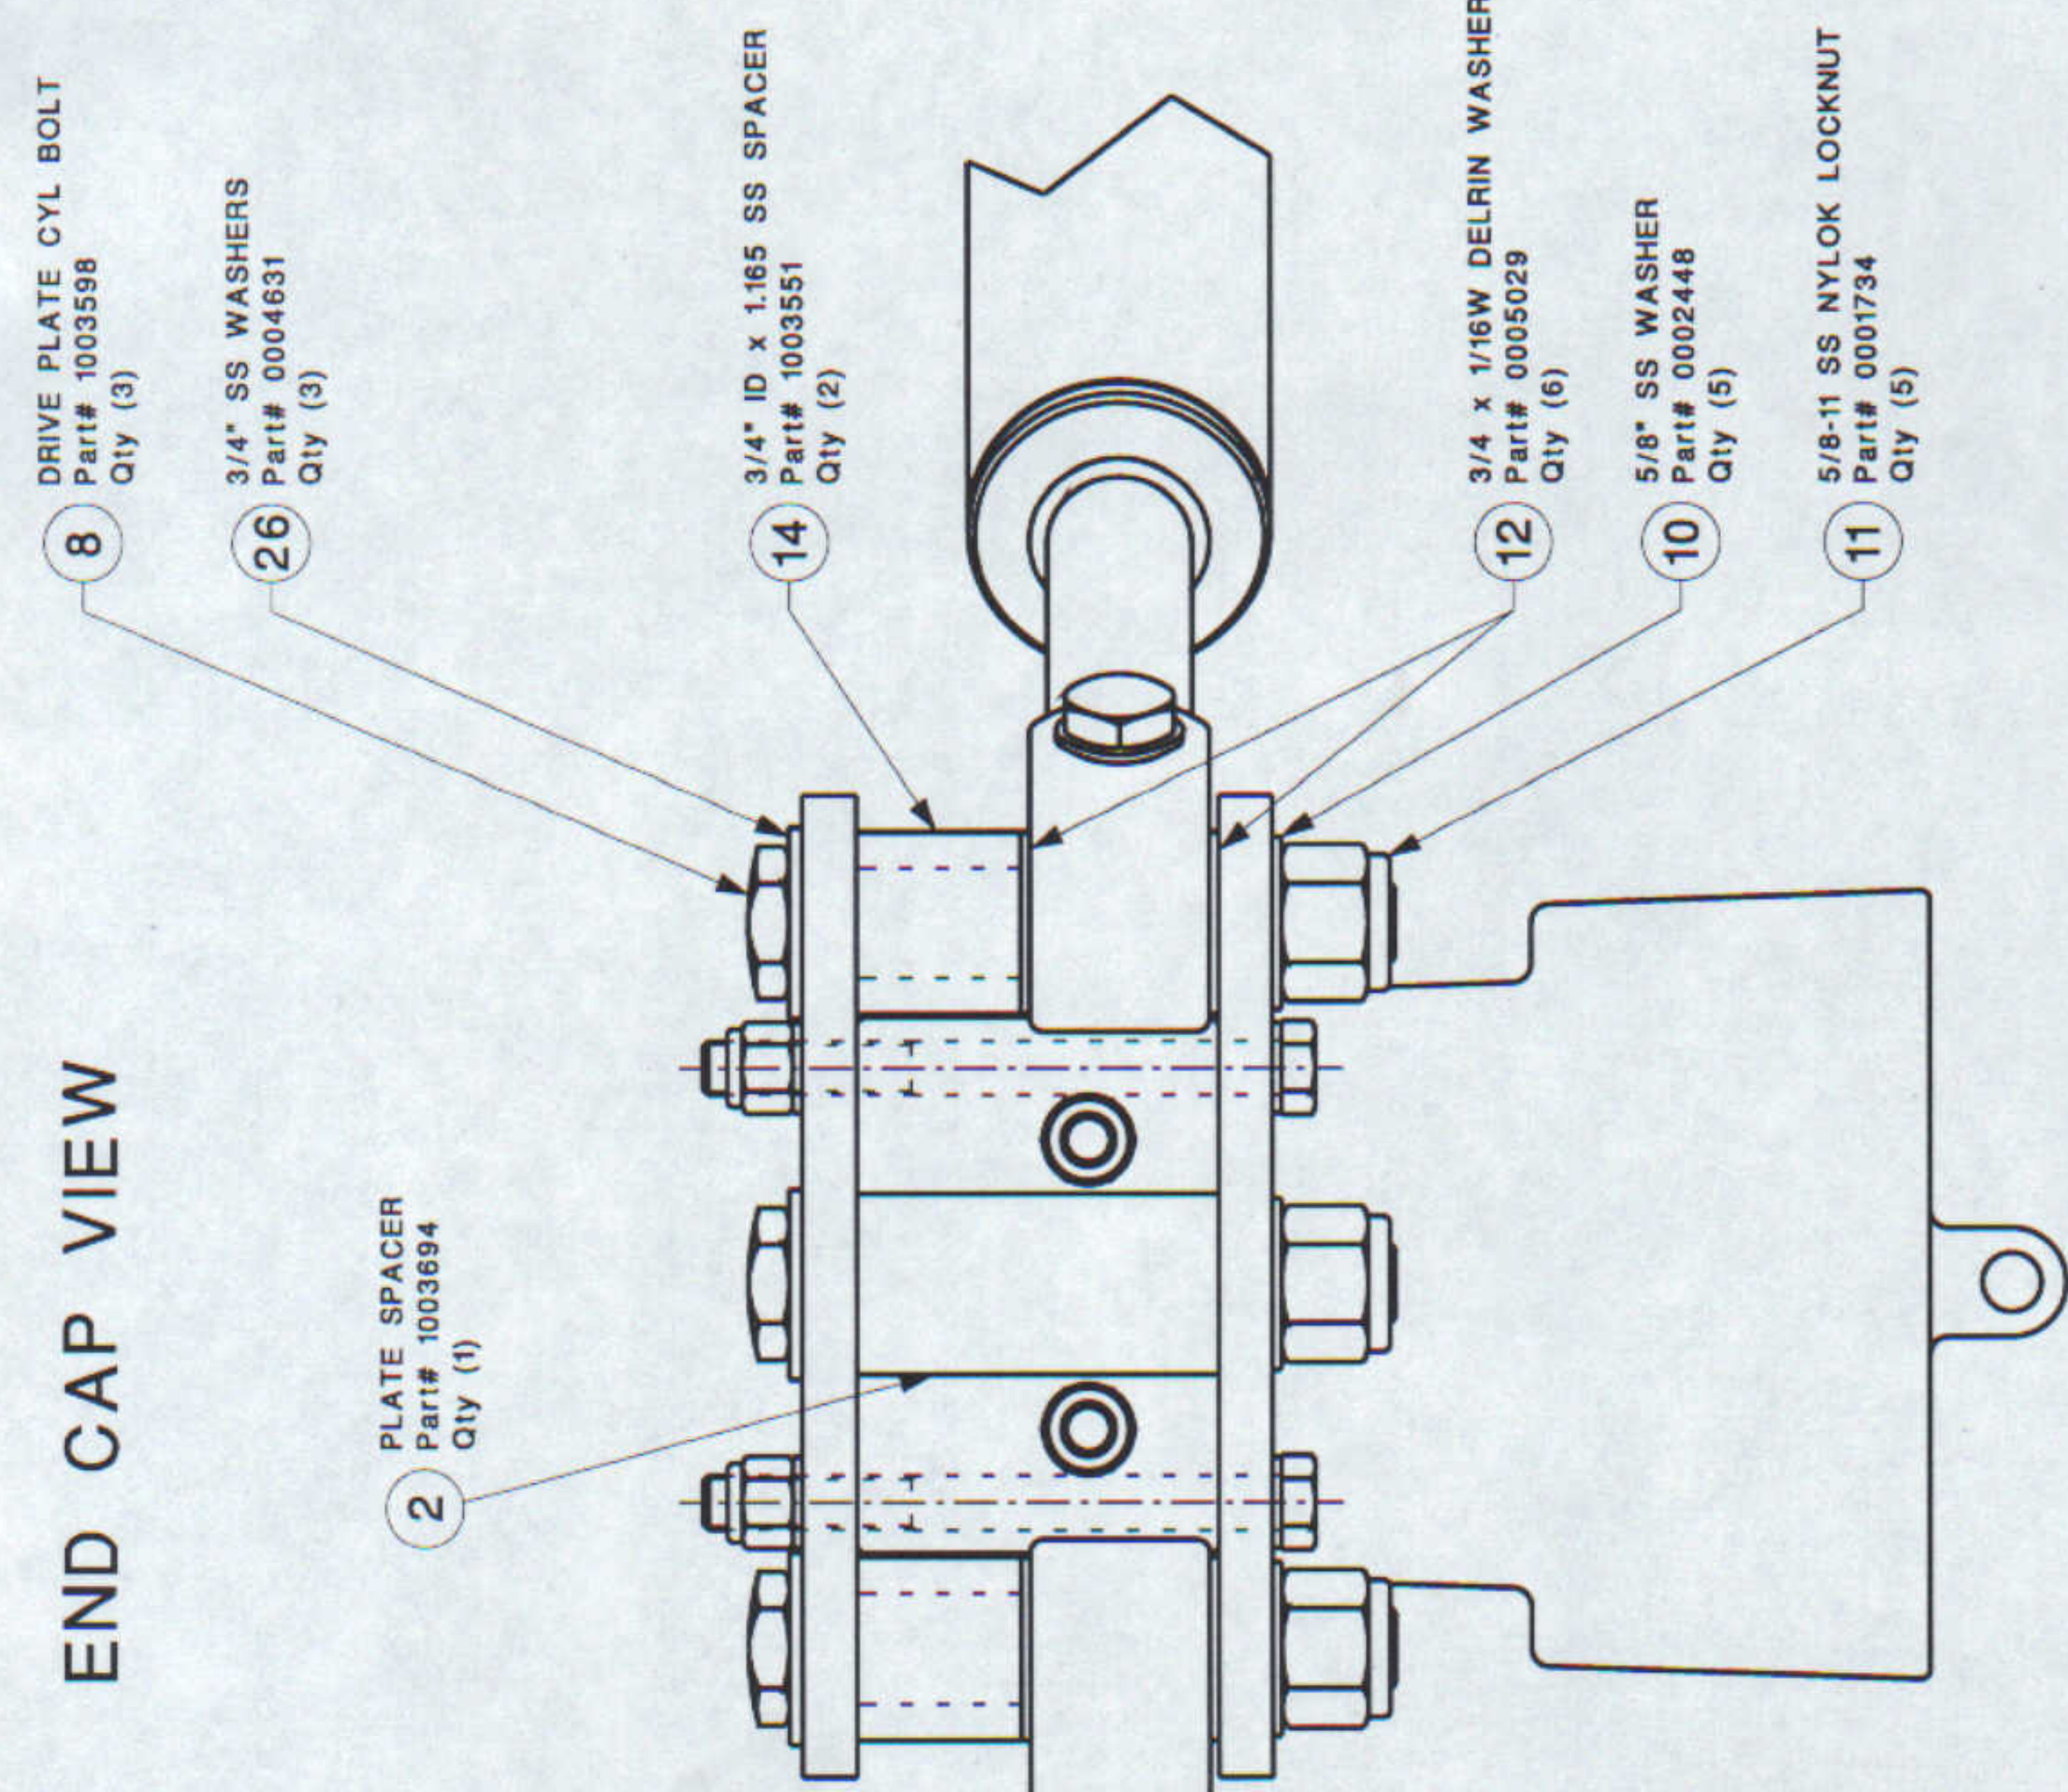

END CAP VIEW

PLATE SIDE VIEW

TRANSOM BRACKET VIEW

TRANSOM WASHERS

P-07 DRIVE KIT # 1003735
6 5/8 ML SINGLE DRIVE
TWIN RAM FOR BRAVO X & XR