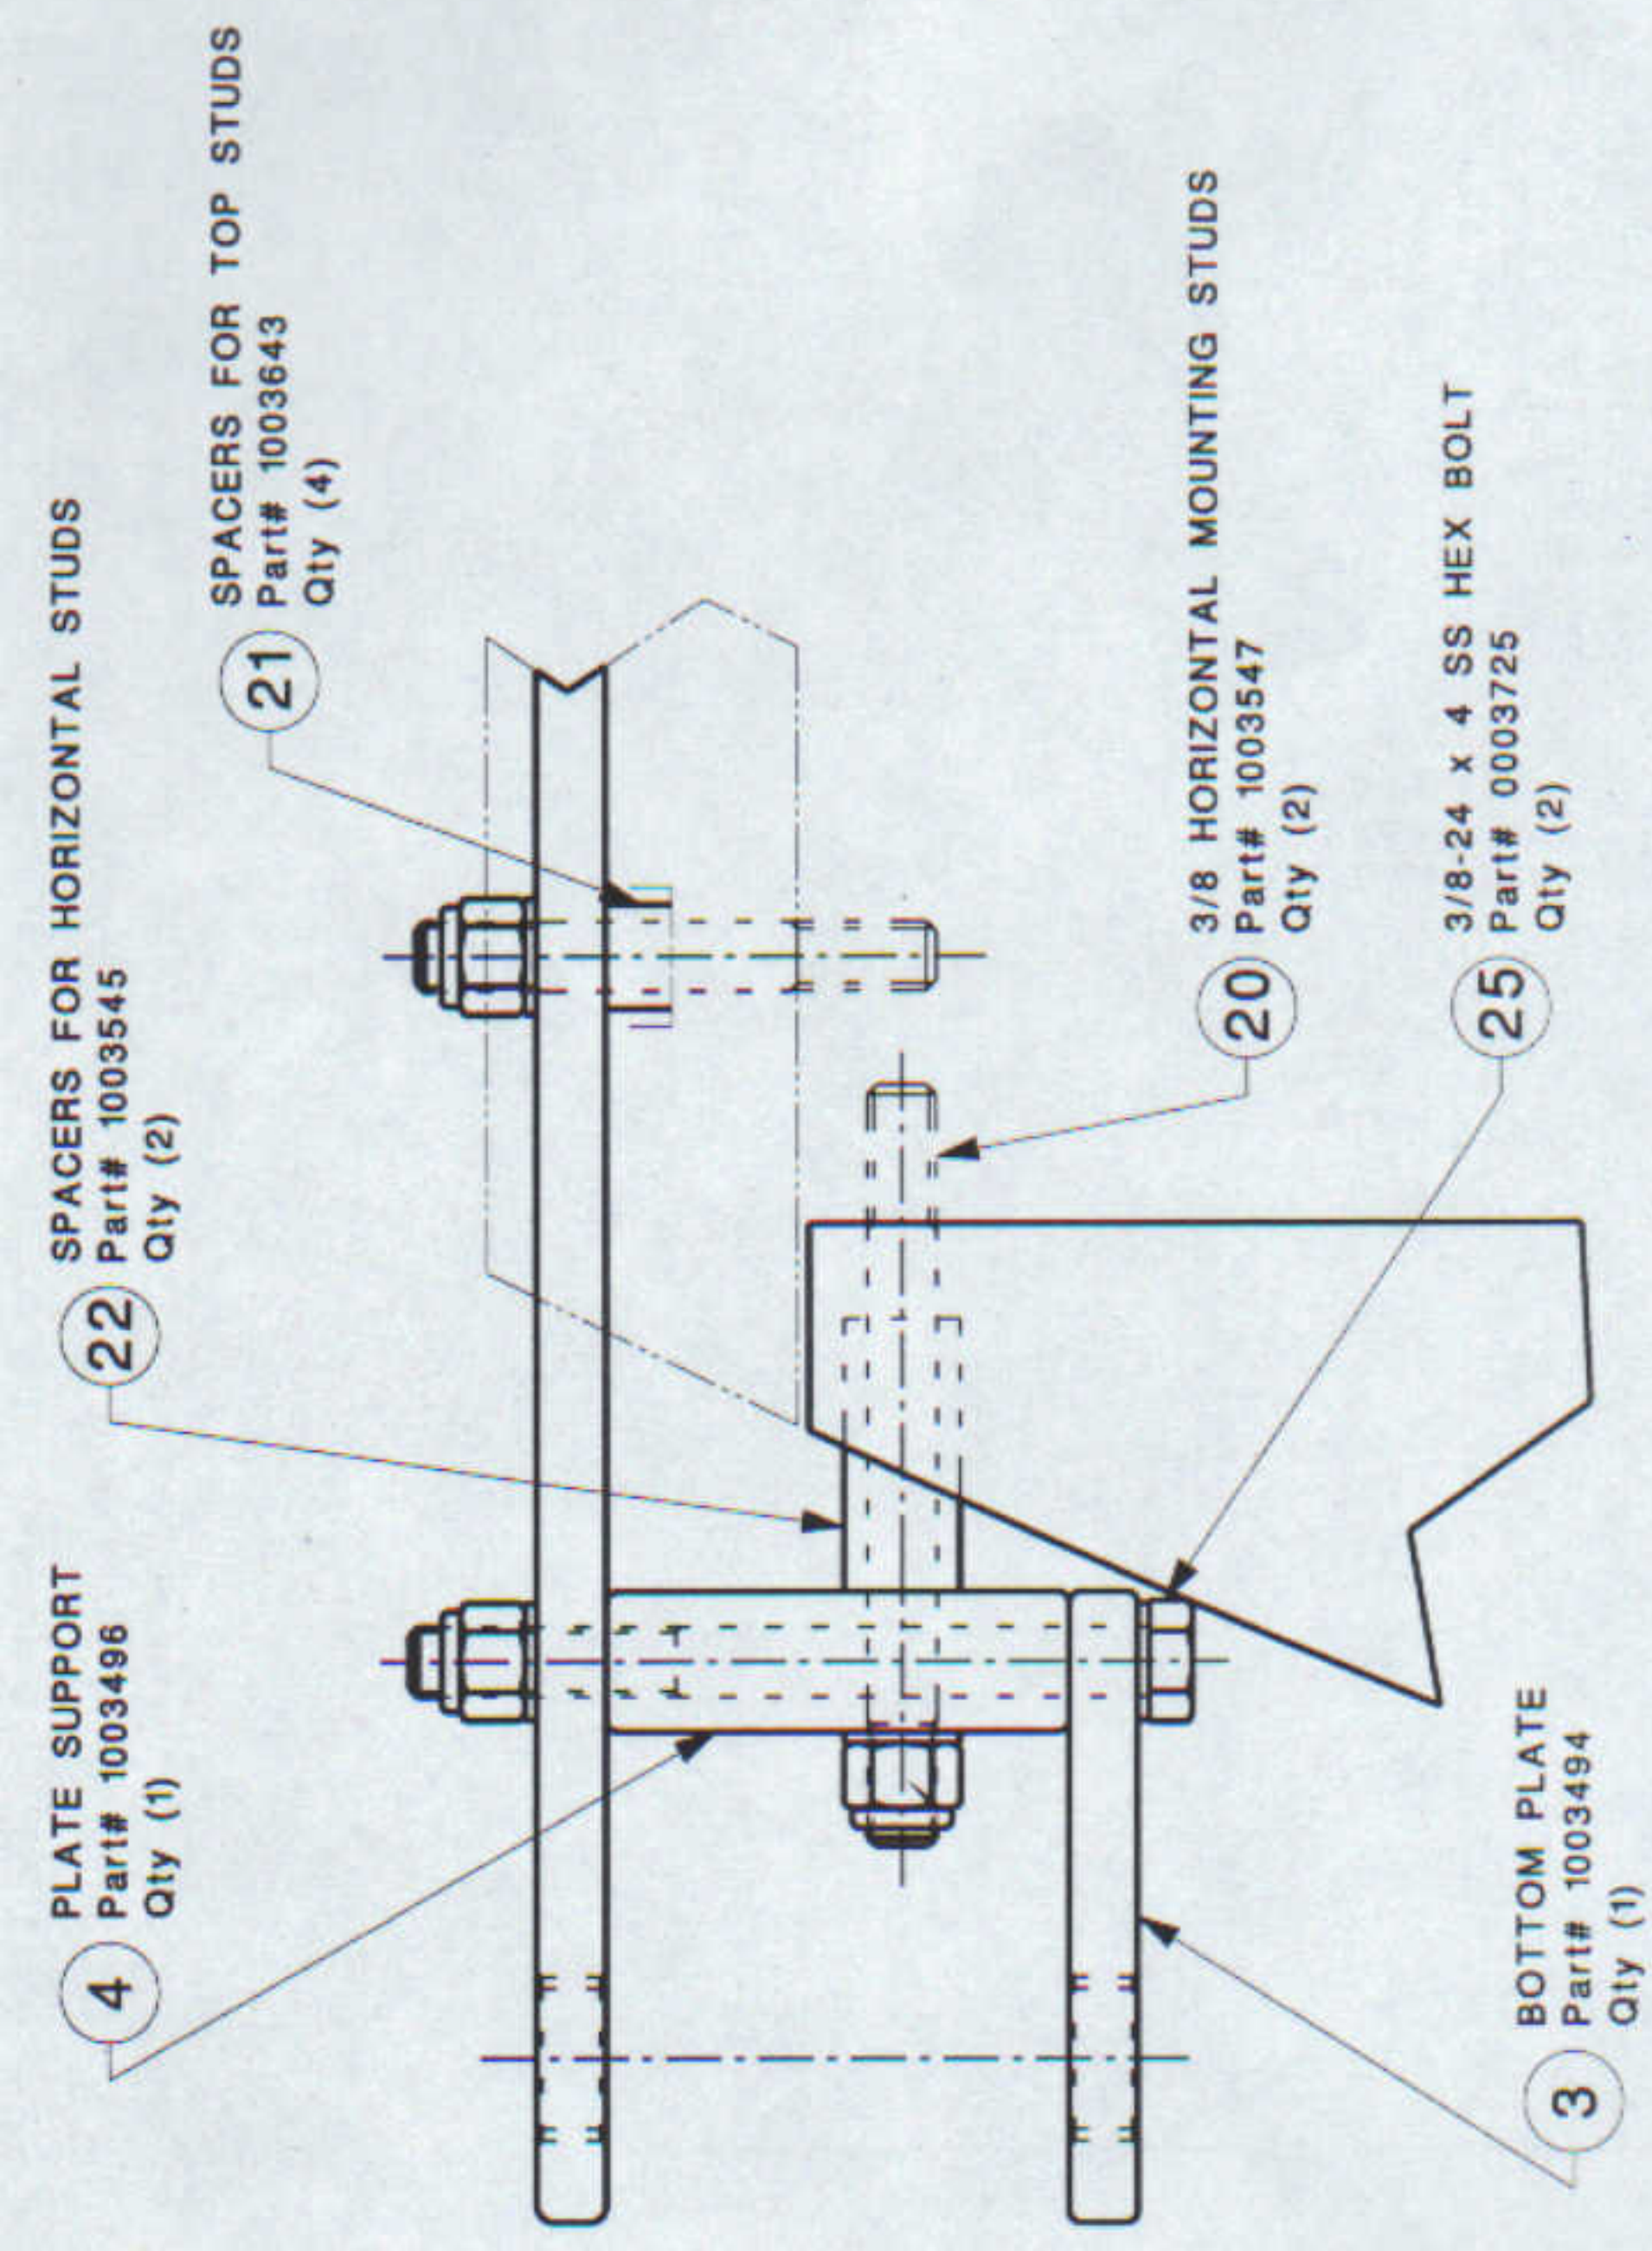

END CAP VIEW

PLATE SIDE VIEW

TRANSOM BRACKET VIEW

TRANSOM WASHERS

P-07 DRIVE KIT # 1003735
6 5/8 ML SINGLE DRIVE
TWIN RAM FOR BRAVO X & XR