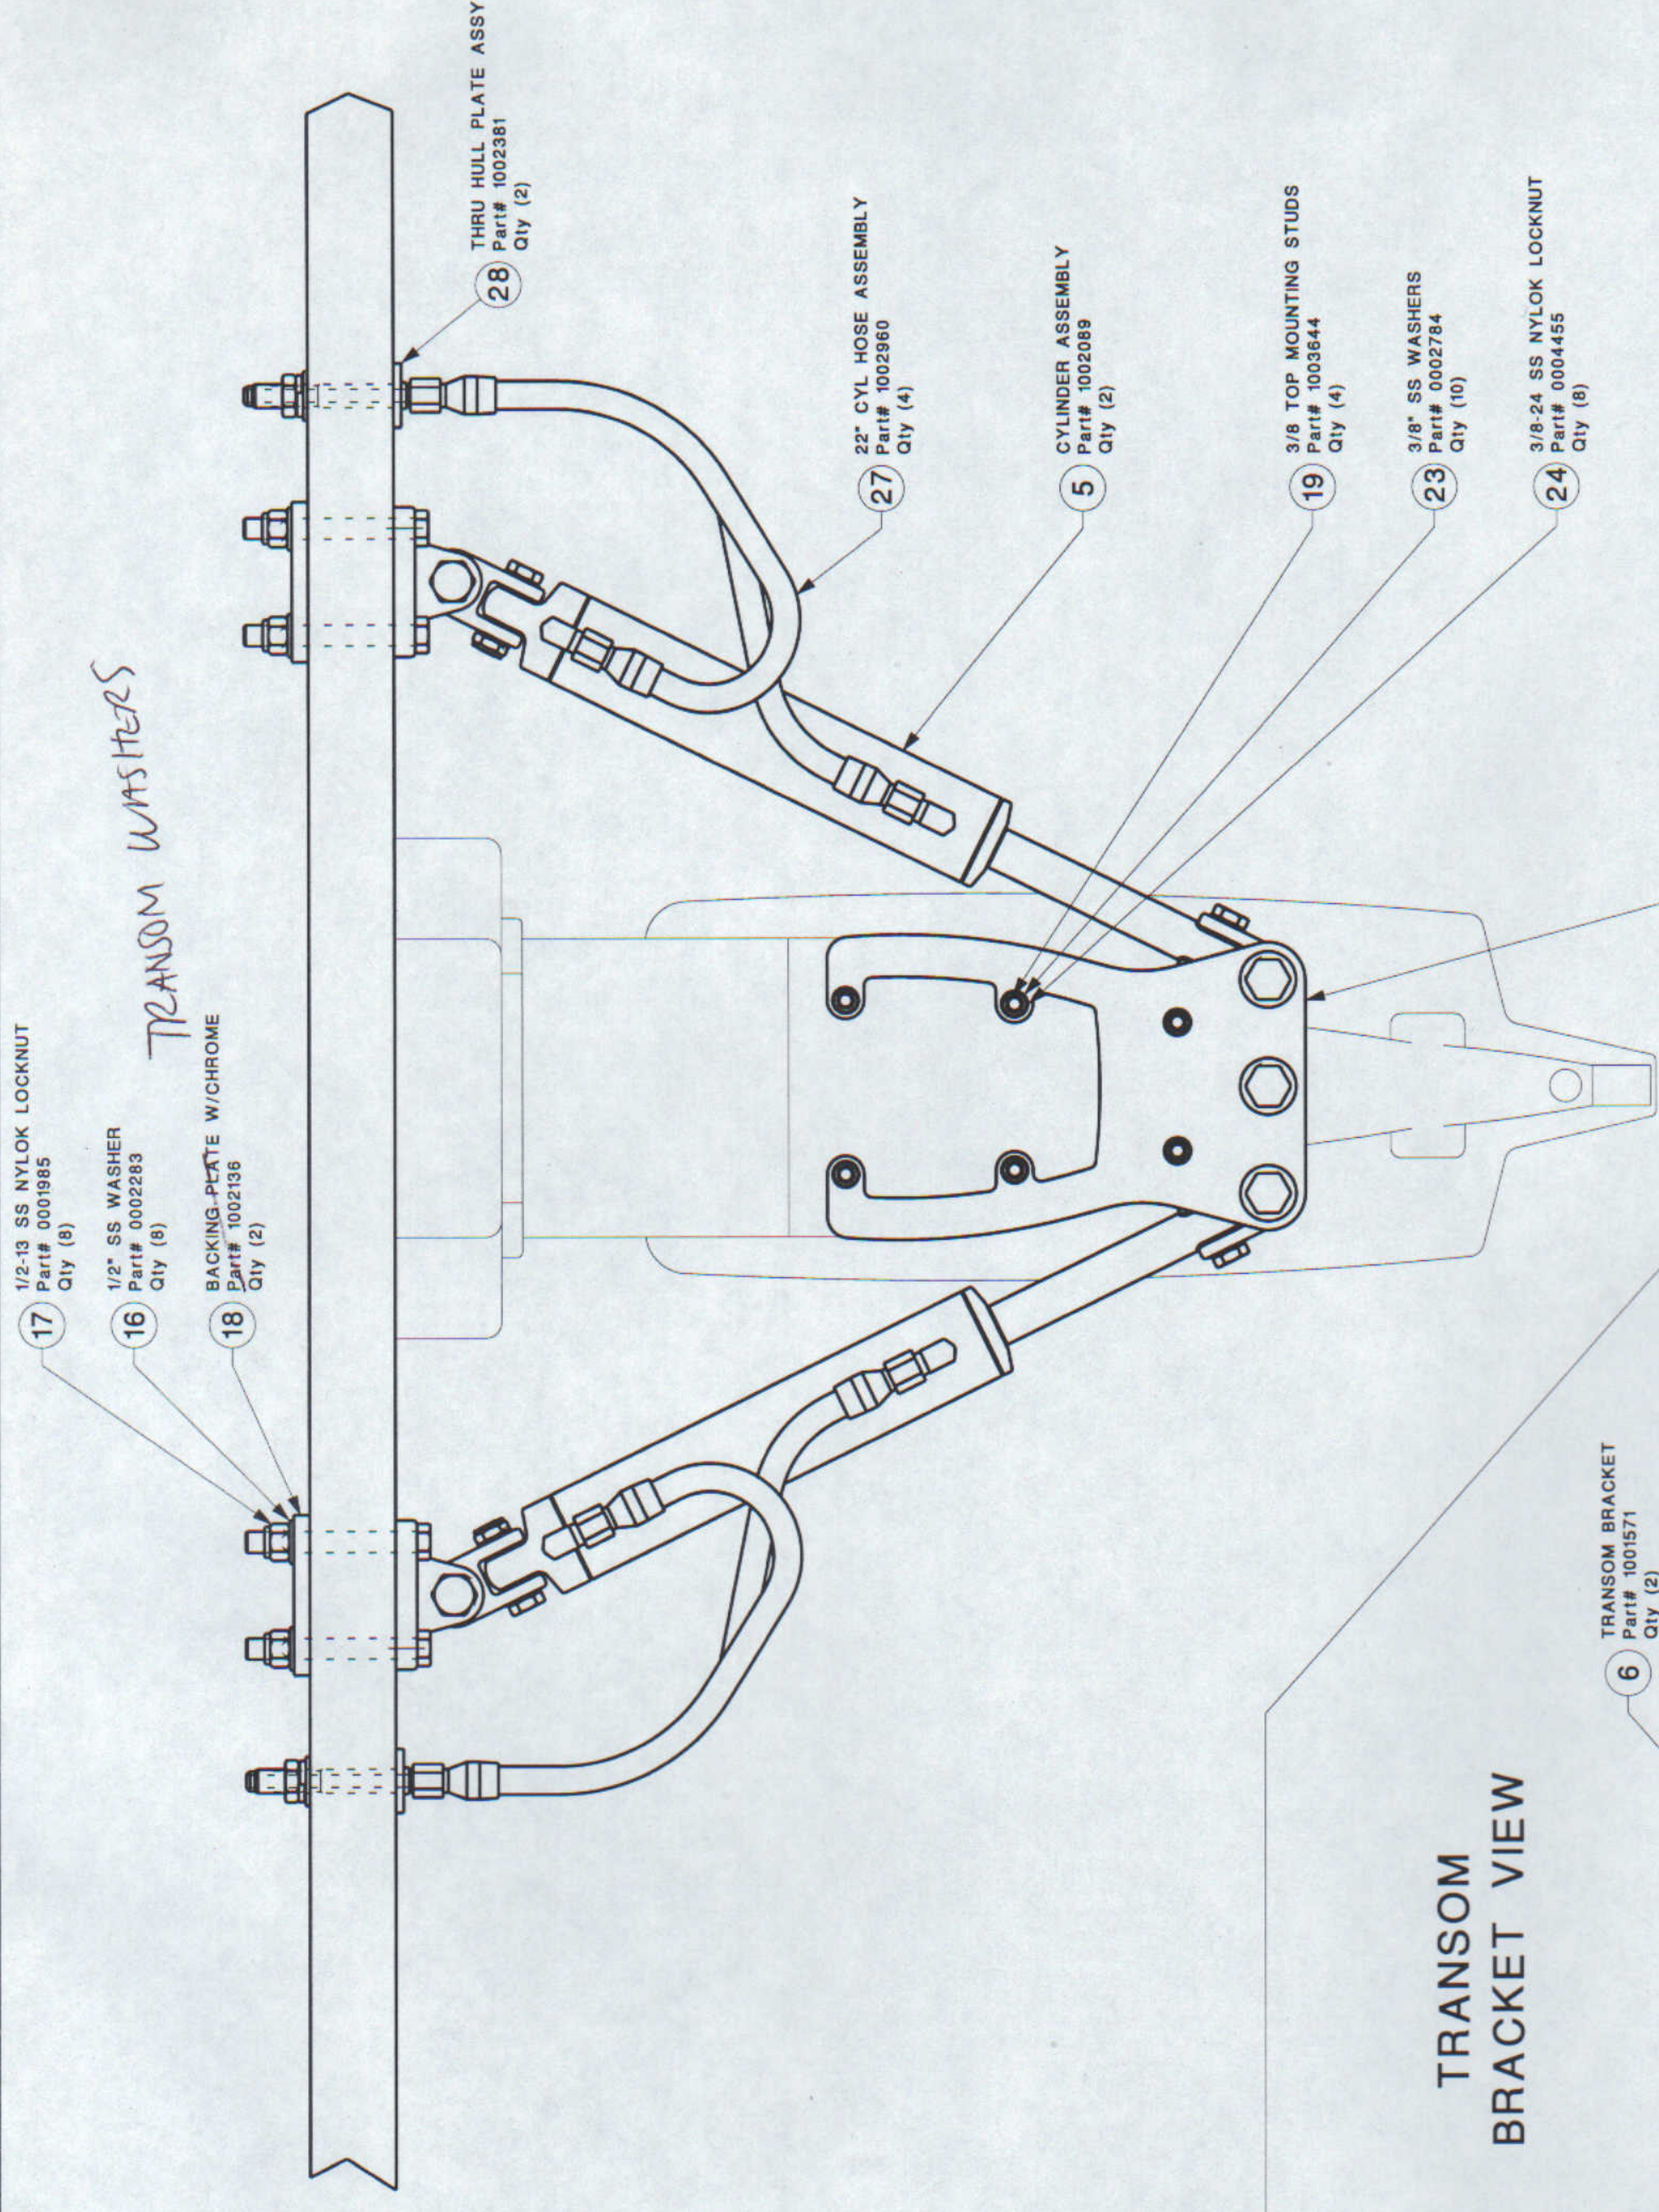

END CAP VIEW

PLATE SIDE VIEW

TRANSOM BRACKET VIEW

TRANSOM WASHERS

P-07 DRIVE KIT # 1003735
6 5/8 ML SINGLE DRIVE
TWIN RAM FOR BRAVO X & XR