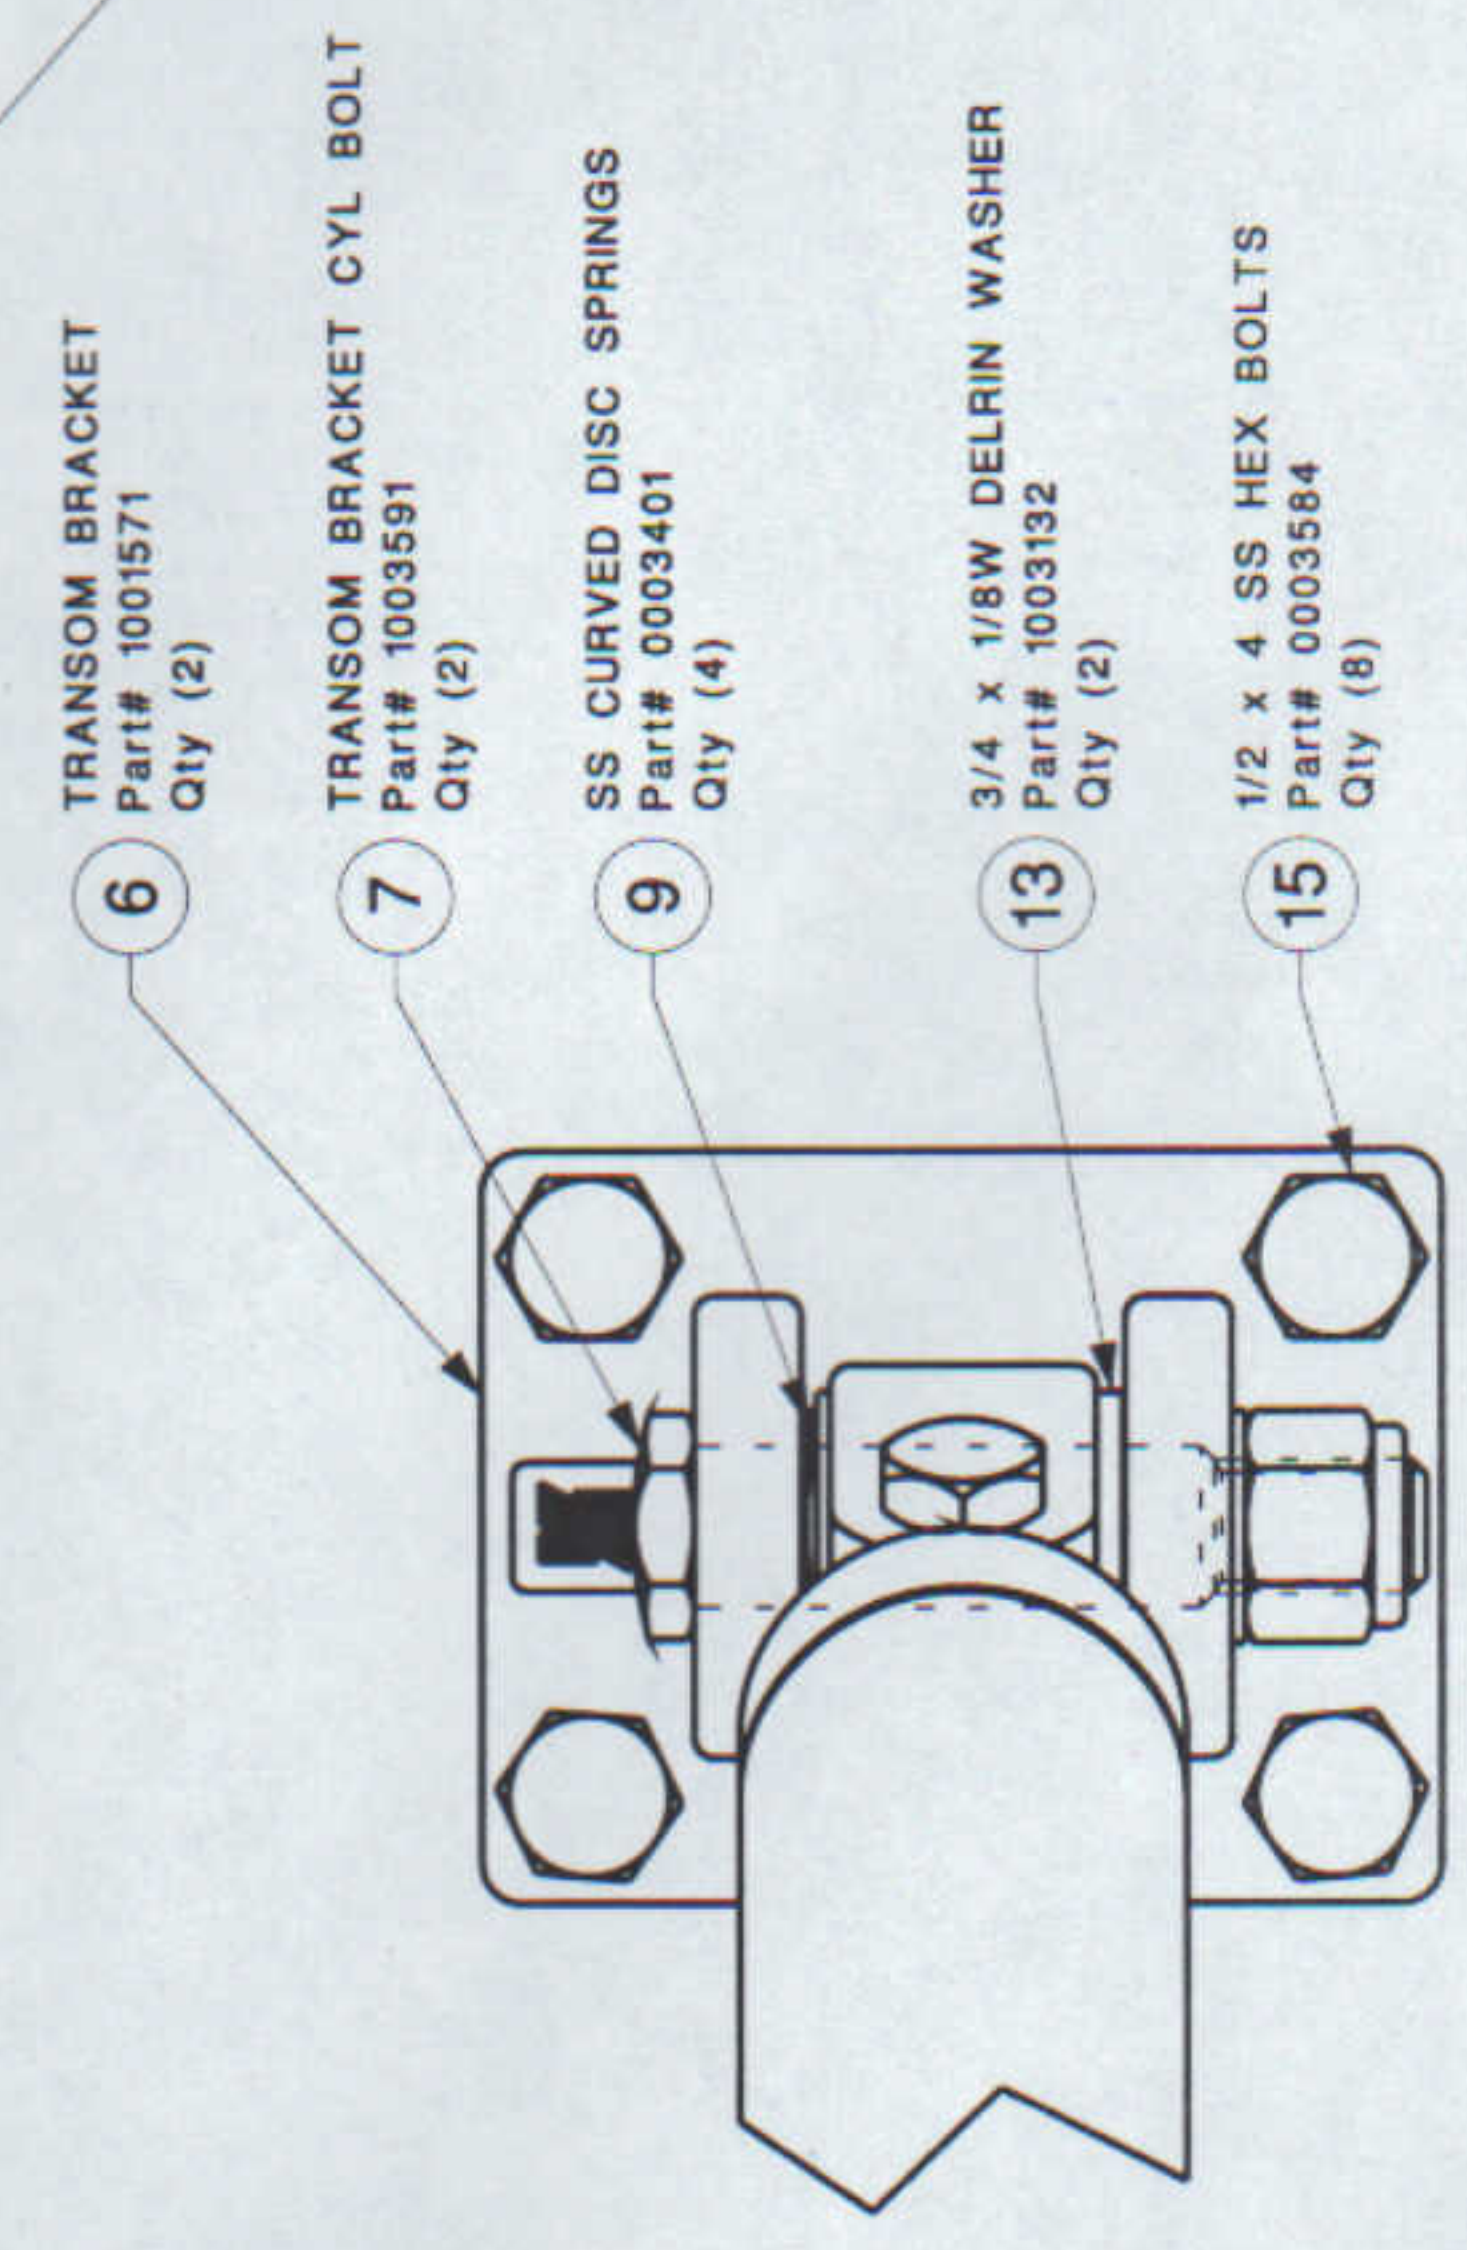

END CAP VIEW

PLATE SIDE VIEW

TRANSOM BRACKET VIEW

TRANSOM WASHERS

P-07 DRIVE KIT # 1003735
6 5/8 ML SINGLE DRIVE
TWIN RAM FOR BRAVO X & XR