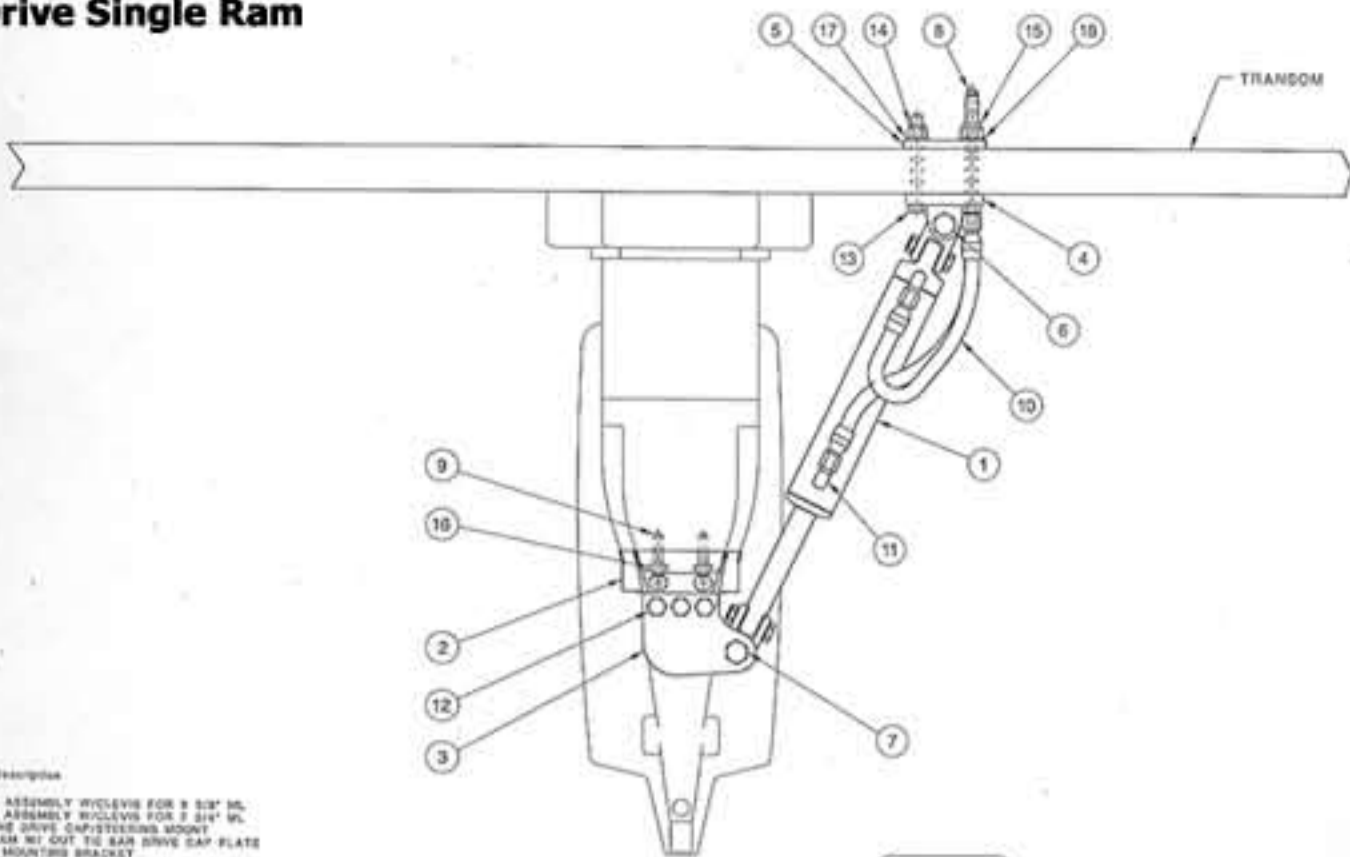

Single Drive Single Ram

No.	Qty.	Part#	Description
1	1	1002089	CYLINDER ASSEMBLY W/CLEVIS FOR 2 3/8" ML
2	1	1002090	CYLINDER ASSEMBLY W/CLEVIS FOR 2 3/4" ML
3	2	1001844	BRAYO ONE DRIVE CAP/STEERING MOUNT
4	1	1001845	SINGLE RAM W/ TIE BAR DRIVE CAP PLATE
5	1	1001871	TRANSOM MOUNTING BRACKET
6	2	1001859	BACKING PLATE
7	1	1001846	BOLT, TRANSOM BRACKET
8	1	1001849	BOLT, DRIVE CAP
9	4	1001838	HEX BOLT/THRU HULL FITTING
10	2	1002069	3/8" STUD FOR DRIVE CAP MOUNTING
11	2	1001728	HOSE ASSEMBLY WITH NICKEL PLATED ENDS
12	2	0002041	#4 NPT MALE x #5 JO ELBOW ADAPTER
13	2	0002085	1/2" x 3" 1/2 S.S. HEX SCREW
14	2	0003284	1/2" x 4" 1/2 S.S. HEX SCREW
15	2	0002201	1/2" S.S. NYLON INSERTED LOCKNUT
16	2	0002194	3/16" S.S. NYLON INSERTED LOCKNUT
17	2	0002203	3/8" S.S. NYLON INSERTED LOCKNUT
18	2	0002202	1/2" S.S. FLAT WASHER
19	4	0002200	3/16" AERONAUTIC SPEC S.S. WASHER
20	4	0002199	3/8" S.S. NYLON INSERTED LOCKNUT
21	4	1002004	1/8" THICK BRASS WASHER
22	4	1002003	1/8" THICK BRASS WASHER
23	4	0002198	S.S. CURVED DISC SPRING - 3/4" ID
24	1	0002776	SEAL FOR DRIVE CAP

19 THRU 23 HIDDEN

47206 0002776