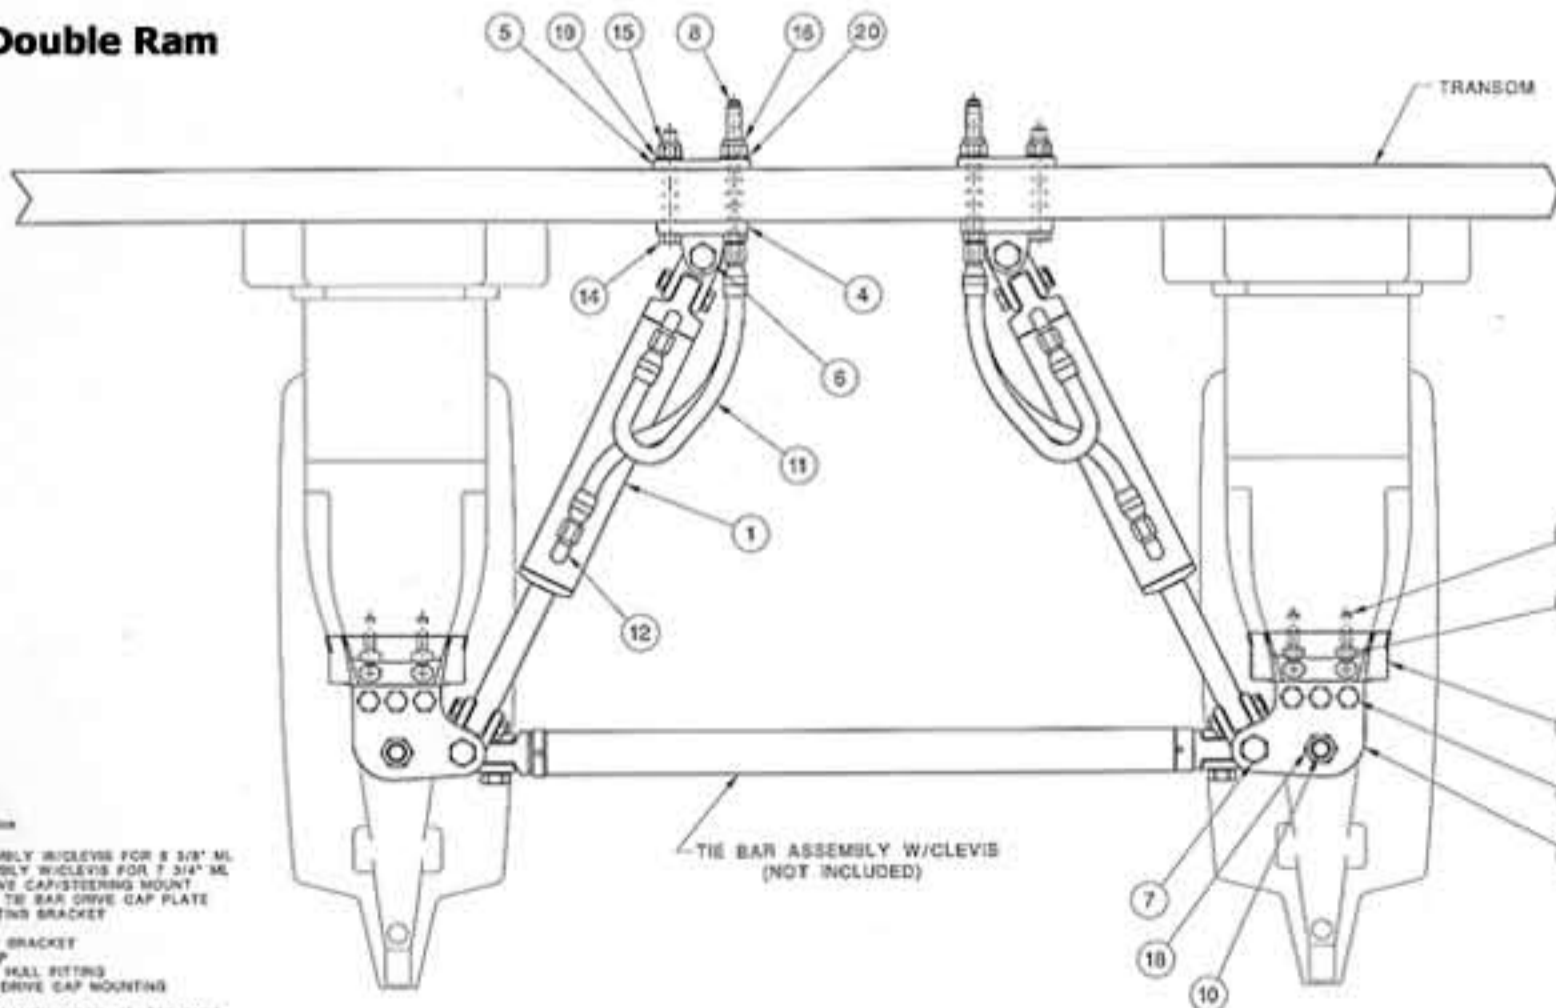

19 THRU 23 HIDDEN

Twin Drive Double Ram

No.	Qty.	Part#	Description
1	2	1002089	CYLINDER ASSEMBLY W/CLEVIS FOR 2 3/8" ML
2	2	1002090	CYLINDER ASSEMBLY W/CLEVIS FOR 2 3/4" ML
3	2	1001847	BRAYO ONE DRIVE CAP/STEERING MOUNT
4	2	1001844	SINGLE RAM W/ TIE BAR DRIVE CAP PLATE
5	2	1001871	TRANSOM MOUNTING BRACKET
6	2	1001859	BACKING PLATE
7	2	1001846	BOLT, TRANSOM BRACKET
8	2	1001849	BOLT, DRIVE CAP
9	4	1001838	HEX BOLT/THRU HULL FITTING
10	2	1002069	3/8" STUD FOR DRIVE CAP MOUNTING
11	2	1001728	HOSE ASSEMBLY WITH NICKEL PLATED ENDS
12	2	0002041	#4 NPT MALE x #5 JO ELBOW ADAPTER
13	2	0002085	1/2" x 3" 1/2 S.S. HEX SCREW
14	2	0003284	1/2" x 4" 1/2 S.S. HEX SCREW
15	2	0002201	1/2" S.S. NYLON INSERTED LOCKNUT
16	2	0002194	3/16" S.S. NYLON INSERTED LOCKNUT
17	2	0002203	3/8" S.S. NYLON INSERTED LOCKNUT
18	2	0002202	1/2" S.S. FLAT WASHER
19	4	0002200	3/16" AERONAUTIC SPEC S.S. WASHER
20	4	0002199	3/8" S.S. NYLON INSERTED LOCKNUT
21	4	1002004	1/8" W x 3/4" ID x 1 1/4" OD BRASS WASHER
22	4	1002003	1/8" W x 3/4" ID x 1 1/4" OD BRASS WASHER
23	4	0002198	S.S. CURVED DISC SPRING - 3/4" ID
24	2	1002199	3/16" W x 7/8" ID x 1 3/4" OD S.S. WASHER
25	2	1002179	1/8" W x 7/8" ID x 1 1/4" OD BRASS WASHER
26	2	1002180	1/8" W x 7/8" ID x 1 1/4" OD S.S. WASHER
27	2	0002198	S.S. CURVED DISC SPRING - 3/4" ID
28	2	0002776	SEAL FOR DRIVE CAP