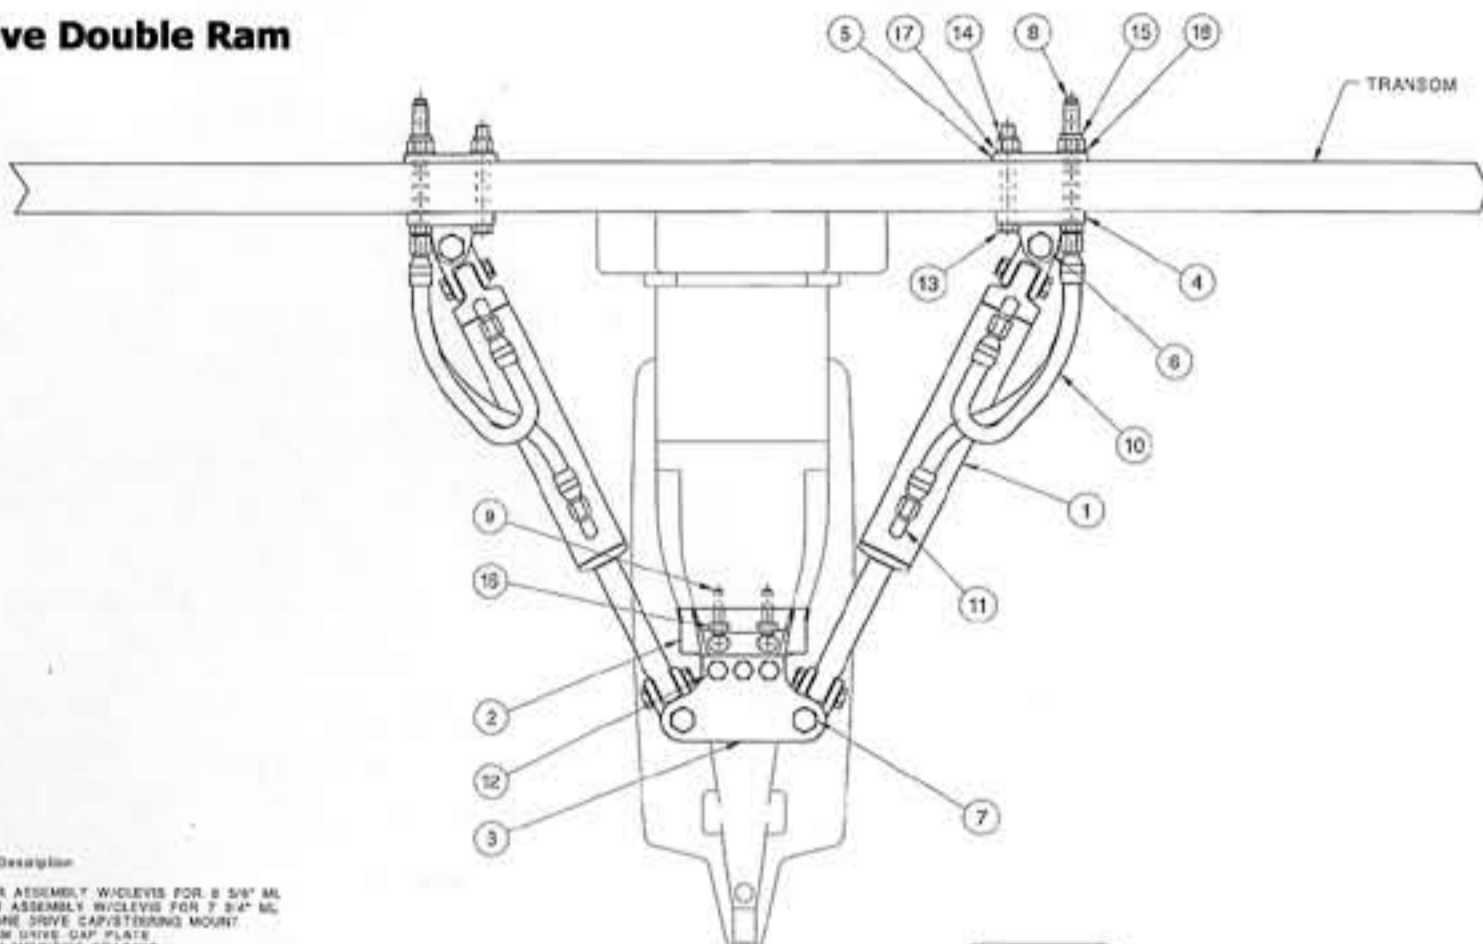

19 THRU 23 HIDDEN

47206 0002776

Single Drive Double Ram

No.	Qty.	Part#	Description
1	2	1002089	CYLINDER ASSEMBLY W/CLEVIS FOR 2 3/8" ML
2	1	1002090	CYLINDER ASSEMBLY W/CLEVIS FOR 2 3/4" ML
3	1	1001847	BRAYO ONE DRIVE CAP/STEERING MOUNT
4	2	1001844	TWIN RAM DRIVE CAP PLATE
5	2	1001871	TRANSOM MOUNTING BRACKET
6	2	1001859	BACKING PLATE
7	2	1001846	BOLT, TRANSOM BRACKET
8	2	1001849	BOLT, DRIVE CAP
9	4	1001838	HEX BOLT/THRU HULL FITTING
10	2	1002069	3/8" STUD FOR DRIVE CAP MOUNTING
11	2	1001728	HOSE ASSEMBLY WITH NICKEL PLATED ENDS
12	2	0002041	#4 NPT MALE x #5 JO ELBOW ADAPTER
13	2	0002085	1/2" x 3" 1/2 S.S. HEX SCREW
14	2	0003284	1/2" x 4" 1/2 S.S. HEX SCREW
15	2	0002201	1/2" S.S. NYLON INSERTED LOCKNUT
16	2	0002194	3/16" S.S. NYLON INSERTED LOCKNUT
17	2	0002203	3/8" S.S. NYLON INSERTED LOCKNUT
18	2	0002202	1/2" S.S. FLAT WASHER
19	4	0002200	3/16" AERONAUTIC SPEC S.S. WASHER
20	4	0002199	3/8" S.S. NYLON INSERTED LOCKNUT
21	4	1002004	1/8" THICK BRASS WASHER
22	4	1002003	1/8" THICK BRASS WASHER
23	4	0002198	S.S. CURVED DISC SPRING - 3/4" ID
24	1	0002776	SEAL FOR DRIVE CAP